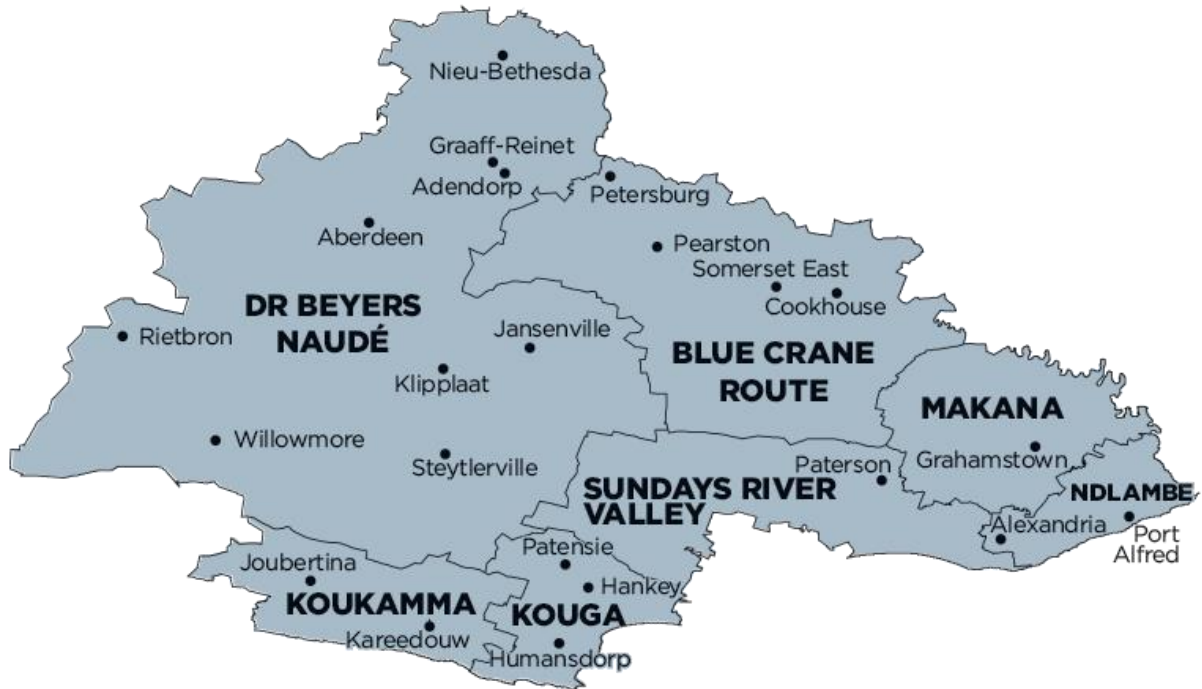

Proudly brought to you by:

T.B.J.
The Business Junction

SARAH BAARTMAN

BLUE CRANE

Bongweni
Cookhouse
Khayanisho
KwaNojoli
Pearston
Petersburg
Somerset East

DR BEYERS NAUDE

Sneeuberge
Baviaanskloof
Graaff Reinett
Willowmore
Aberdeen
Jansenville
Steyterville
Klipplaat

KOUGA

Humansdorp
Jeffreys Bay

Proudly brought to you by:

T.B.J.
The Business Junction

St Francis Bay
Cape St Francis
Oyster Bay
Hankey
Patensie
Andrieskraal
Aston Bay
Centerton
Gamtoos River Mouth
Kwanomzamo
Loerie
Kruisfontein
Ocean View
Paradise Beach
Pelsrus
Ramaphosa Village
Sea Vista
Thornhill
Tokyo Sexwale
Umzamowetho
Weston

KOU-KAMMA

Boskop
Coldstream
Joubertina
Kagiso Height
Kareedouw
Krakeel Rivier
Louterwater
Sandrif
Stormsrivier
Thornham
Tsitsikamma National Park
Tweeriviere
Uitkyk
Witelsbos
Woodlands

MAKANA

Alicedale
Makhanda / Grahamstown
KwaNonzwakazi
Rhini
Riebeek East
Sidbury

Proudly brought to you by:

T.B.J.
The Business Junction

NDLAMBE

Kenton-on-Sea
Boknes
Bathurst
Boesmans Riviermond
Port Alfred
Alexandria
Cannon Rocks

SUNDAYS RIVER

Addo Elephant National Park
Addo
Barsheba
Bontrug
Enon
Kirkwood
KwaZenzele
Nomathamsanqa
Paterson