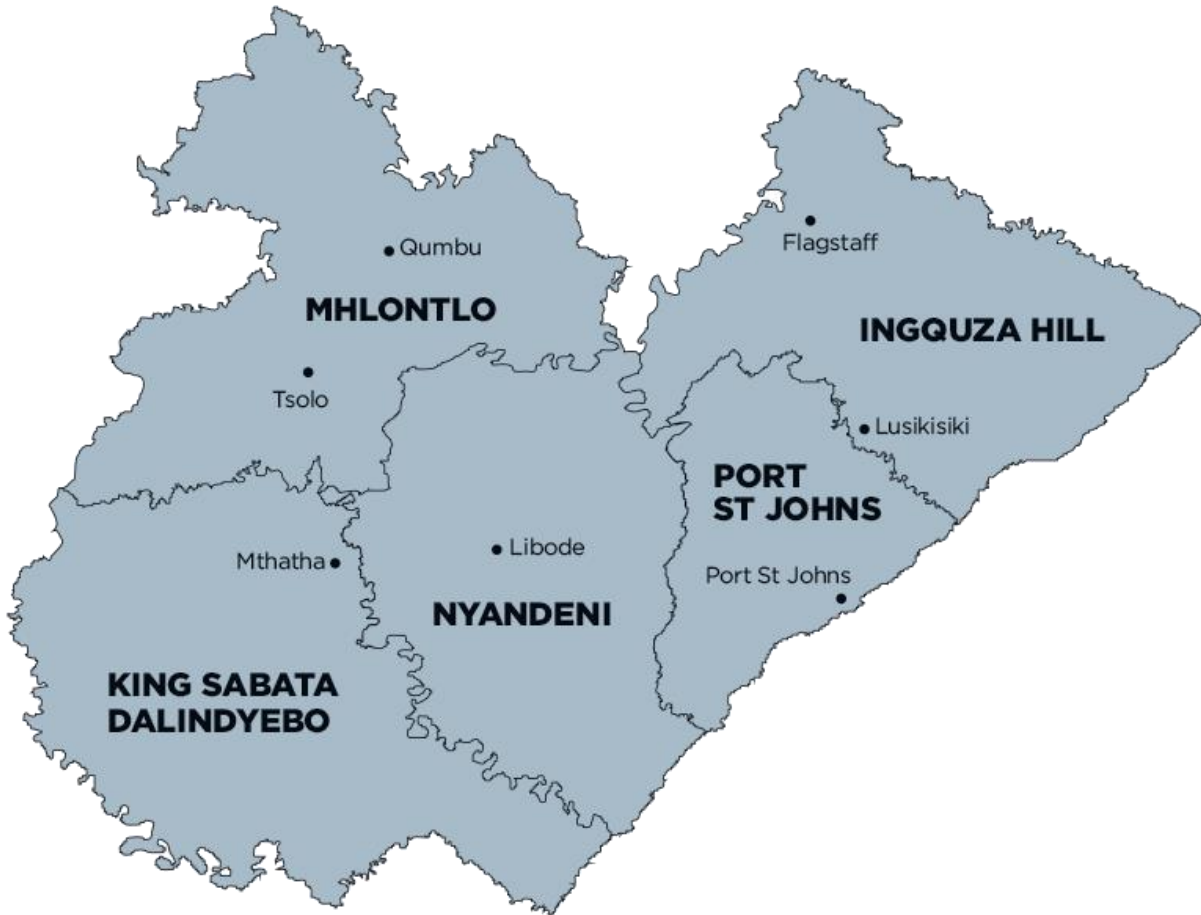

Proudly brought to you by:

T.B.J.
The Business Junction

O R TAMBO

INGQUZA HILL

Amakwalo
Amanci
Amantlane
Awahlwazi
Bala
Emtweni
Flagstaff
Gunyeni
Lusikisiki
Lwandlubomvu
Mkambati
Mtshayelo
Mxobo
Ndimakude
Sipaqeni

Taweni
Xopozo

KING SABATA DALINDYEBO

Baziya
Cacadu
Coffee Bay
Ebotwe
Gcaleka-Ngchana
Hagebe
Hala
Jalamba
Jumba
Masizakhe
Matyengqina
Mhlanga
Mpeko
Mqanduli
Mqekezweni
Ngqubusini
Ngubezulu
Nqabe
Nqanda
Qiya
Qokolweni/Zimbane
Rarabe
Sithebe
Tshezi
Tshomane
Umtata
Upper Ncise-Kambi
Xesibe
Xongora

Ndluzula
Port St Johns
Qaukeni